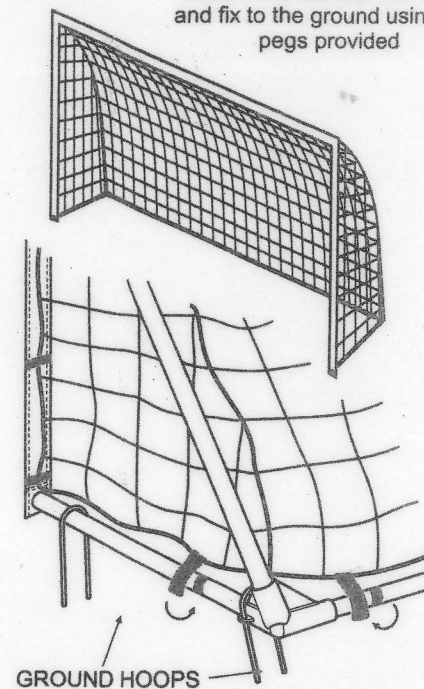

WARNINGS

- Must be assembled by an adult.
- To be used on a flat surface.
- Check the frame is securely and fully assembled with the net before use.
- Guaranteed for use by persons Under 12yrs only.
- Side Poles should be stored with Top Pin plastic parts facing away from each other.
- Check the goal is securely located with the ground before use.
- Disassemble after use.
- Do not leave outdoors in adverse weather conditions or for a prolonged period of time.
- Do not climb or hang on the structure.
- Regularly check for wear and tear. Stop using the goal if any part of it brakes. Failure to do this may result in injury.
- Keep away from fire.
- Keep away from heat sources.

NOT SUITABLE FOR CHILDREN UNDER 36 MONTHS DUE TO SMALL PARTS

Step 1
Set up the frame - all the poles come pre-attached by elastic.

Step 2
Attach the post to the frame.

Step 3
Secure the net with the velcro and fix to the ground using four pegs provided

NOTE: To secure the frame properly to the ground, always anchor the goal with the ground hoops provided using a mallet.

CARE SHOULD BE TAKEN WHEN USING A MALLET. POLES CAN BE BENT IF DRIVEN TOO FAR INTO THE GROUND (SEE BELOW)

CAUTION: Check that the ground hoops are secure regularly as a loose ground hoop may cause injury.

CONTENTS:

- BASE FRAME (X1)
- SIDE POLES (X2)
- NET AND POSTS (X1)
- GROUND HOOPS (X4)

CAUTION: Goal is under tension when assembled. Please take the utmost care when releasing the tension during disassembly. Failure to do this may result in injury