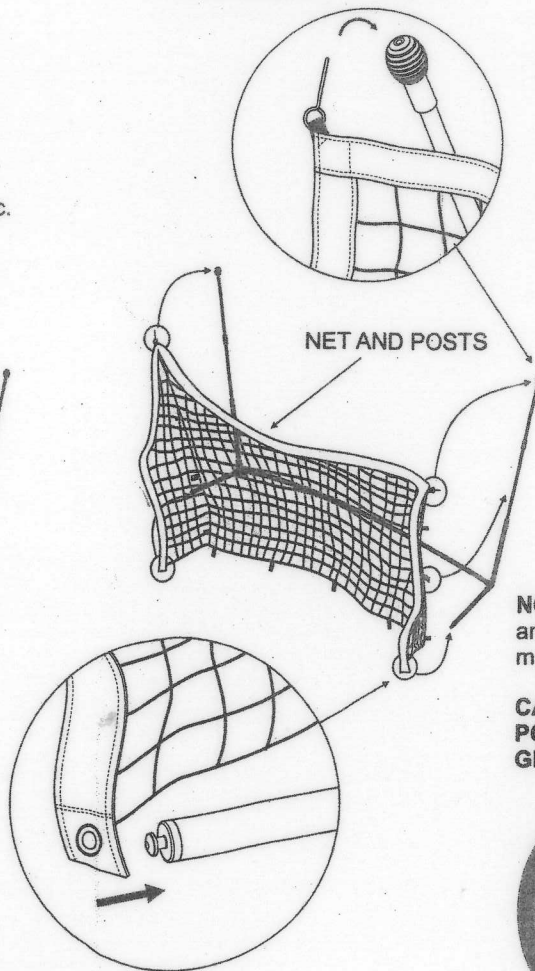

WARNINGS

- Must be assembled by an adult.
- To be used on a flat surface.
- Check the frame is securely and fully assembled with the net before use.
- Guaranteed for use by persons Under 12yrs only.
- Side Poles should be stored with Top Pin plastic parts facing away from each other.
- Check the goal is securely located with the ground before use.
- Disassemble after use.
- Do not leave outdoors in adverse weather conditions or for a prolonged period of time.
- Do not climb or hang on the structure.
- Regularly check for wear and tear. Stop using the goal if any part of it brakes. Failure to do this may result in injury.
- Keep away from fire.
- Keep away from heat sources.

NOT SUITABLE FOR CHILDREN UNDER 36 MONTHS DUE TO SMALL PARTS

Step 1
Set up the frame - all the poles come pre-attached by elastic.

Step 2
Attach the post to the frame.

Step 3
Secure the net with the velcro and fix to the ground using four pegs provided

CAUTION: Check that the ground hoops are secure regularly as a loose ground hoop may cause injury.

CONTENTS:

- BASE FRAME (X1)
- SIDE POLES (X2)
- NET AND POSTS (X1)
- GROUND HOOPS (X4)

CAUTION: Goal is under tension when assembled. Please take the utmost care when releasing the tension during disassembly. Failure to do this may result in injury