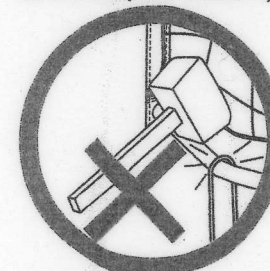

WARNINGS

- Must be assembled by an adult.
- To be used on a flat surface.
- Check the frame is securely and fully assembled with the net before use.
- Guaranteed for use by persons Under 12yrs only.
- Side Poles should be stored with Top Pin plastic parts facing away from each other.
- Check the goal is securely located with the ground before use.
- Disassemble after use.
- Do not leave outdoors in adverse weather conditions or for a prolonged period of time.
- Do not climb or hang on the structure.
- Regularly check for wear and tear. Stop using the goal if any part of it brakes. Failure to do this may result in injury.
- Keep away from fire.
- Keep away from heat sources.

NOT SUITABLE FOR CHILDREN UNDER 36 MONTHS DUE TO SMALL PARTS

Step 1
Set up the frame - all the poles come pre-attached by elastic.

Step 2
Attach the post to the frame.

Step 3
Secure the net with the velcro and fix to the ground using four pegs provided

NOTE: To secure the frame properly to the ground, always anchor the goal with the ground hoops provided using a mallet.

CARE SHOULD BE TAKEN WHEN USING A MALLET. POLES CAN BE BENT IF DRIVEN TOO FAR INTO THE GROUND (SEE BELOW)

CAUTION: Check that the ground hoops are secure regularly as a loose ground hoop may cause injury.

CONTENTS:

- BASE FRAME (X1)
- SIDE POLES (X2)
- NET AND POSTS (X1)
- GROUND HOOPS (X4)

CAUTION: Goal is under tension when assembled. Please take the utmost care when releasing the tension during disassembly. Failure to do this may result in injury