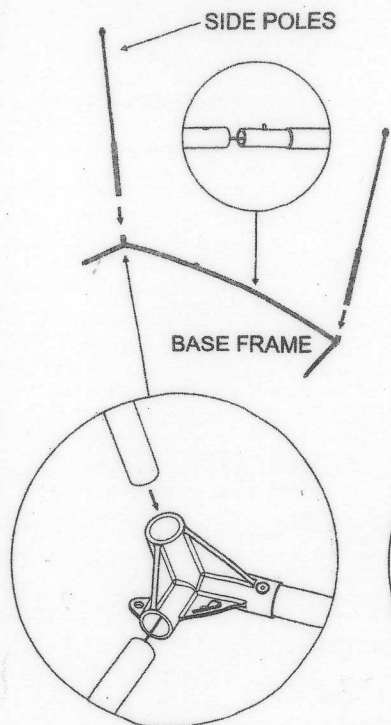

WARNINGS

- Must be assembled by an adult.
- To be used on a flat surface.
- Check the frame is securely and fully assembled with the net before use.
- Guaranteed for use by persons Under 12yrs only.
- Side Poles should be stored with Top Pin plastic parts facing away from each other.
- Check the goal is securely located with the ground before use.
- Disassemble after use.
- Do not leave outdoors in adverse weather conditions or for a prolonged period of time.
- Do not climb or hang on the structure.
- Regularly check for wear and tear. Stop using the goal if any part of it brakes. Failure to do this may result in injury.
- Keep away from fire.
- Keep away from heat sources.

NOT SUITABLE FOR CHILDREN UNDER 36 MONTHS DUE TO SMALL PARTS

Step 1
Set up the frame - all the poles come pre-attached by elastic.

Step 2
Attach the post to the frame.

Step 3
Secure the net with the velcro and fix to the ground using four pegs provided